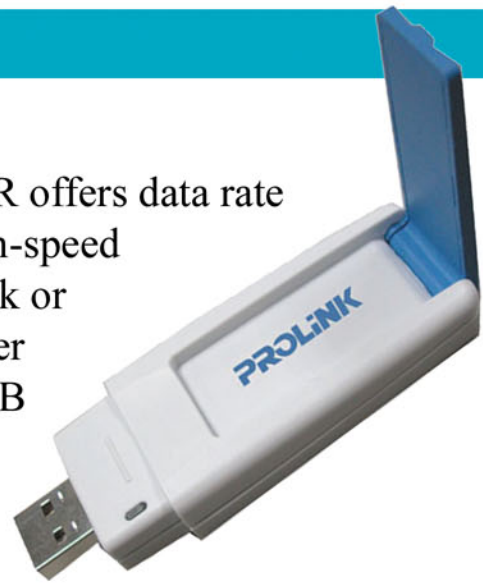

Reviewed by Lunita S V Mendoza

PROLiNK's 802.11B WIRELESS USB ADAPTER offers data rate up to 11Mbps in a WLAN environment. It is a high-speed wireless network card that plugs into your notebook or desktop PC and accesses to the LAN or peer-to-peer networking easily without wires or cables. The USB adapter is designed for a USB type A port of a laptop or desktop computer for creating a wireless workstation.

PROLiNK's WFE100 is a high speed 11Mbps Ethernet wireless network adapter that plugs into any CardBus enabled PC. Once connected with other networked PC's, it allows you to share hard disk drives, DVD drives, CD drives, printers, etc.

- Provides shared access to a modem for Internet access
- Based on RF technology
- IEEE 802.11b

PROLiNK's HURRICANE 9000W is a 802.11b Wireless ADSL Router with 4-port 10/100 switch. It provides Full rate (ANSI and G.DMT) as well as G.lite ADSL standards line support, and can be connected through Ethernet or via IEEE802.11b WLAN technology.